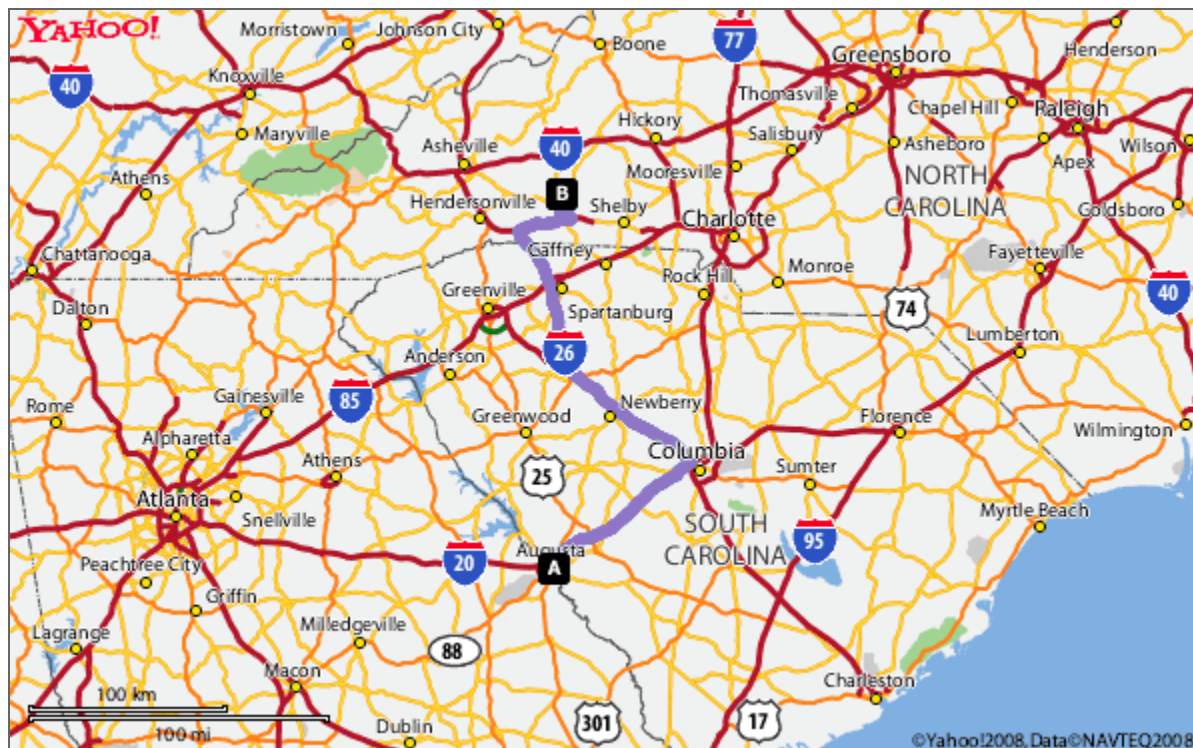

Directions to 668 Boy Scout Rd, Rutherfordton, NC 28139-8227

Total Time: 3 hours 35 mins, Total Distance: 218.6 miles

	Distance
A 1. Starting in AUGUSTA, GA on 13TH ST go toward JONES ST	go 422 ft
2. Turn L on REYNOLDS ST(GA-104 W)	go 0.43 mi
3. Continue to follow GA-104 W	go 4.33 mi
4. Turn R to take ramp onto I-20 E toward GA-402 E	go 65.43 mi
5. Take exit #64B/SPARTANBURG onto I-26 W	go 111.66 mi
6. Take exit #67/COLUMBUS/TRYON onto US-74 E	go 20.92 mi
7. Take exit #181/SPINDALE (US-64) onto US-74-ALT W	go 7.72 mi
8. Turn R on US-64	go 3.21 mi
9. Turn L on HUDLOW RD	go 0.41 mi
10. Continue on HONEY DEW PL	go 0.11 mi
11. Continue on HUDLOW RD	go 2.98 mi
12. Turn R on BOY SCOUT RD	go 1.32 mi
B 13. Arrive at 668 BOY SCOUT RD, RUTHERFORDTON, on the R	

Time: 3 hours 35 mins, Distance: 218.6 miles

When using any driving directions or map, it's a good idea to do a reality check and make sure the road still exists, watch out for construction, and follow all traffic safety precautions. This is only to be used as an aid in planning.